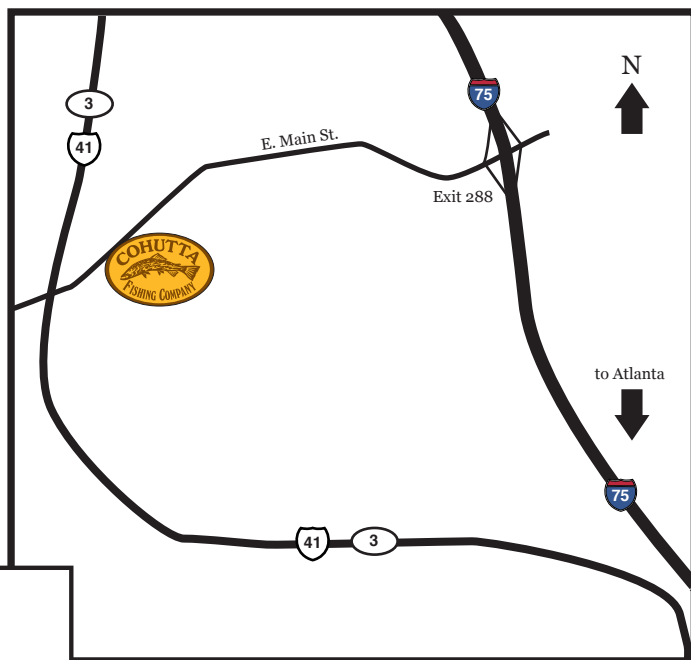

### Directions from Atlanta and South

- Take I-75 North
- Take exit 288 for GA-113/Main St. towards Cartersville
- Turn left at E. Main St.
- Cohutta Fishing Company is 1.8 miles on the left in the East Main Shopping Center

### Directions from the North

- Take I-75 South
- Take exit 288 for GA-113/Main St. towards Cartersville
- Slight right onto E. Main St.
- Cohutta Fishing Company is 1.6 miles on the left in the East Main Shopping Center